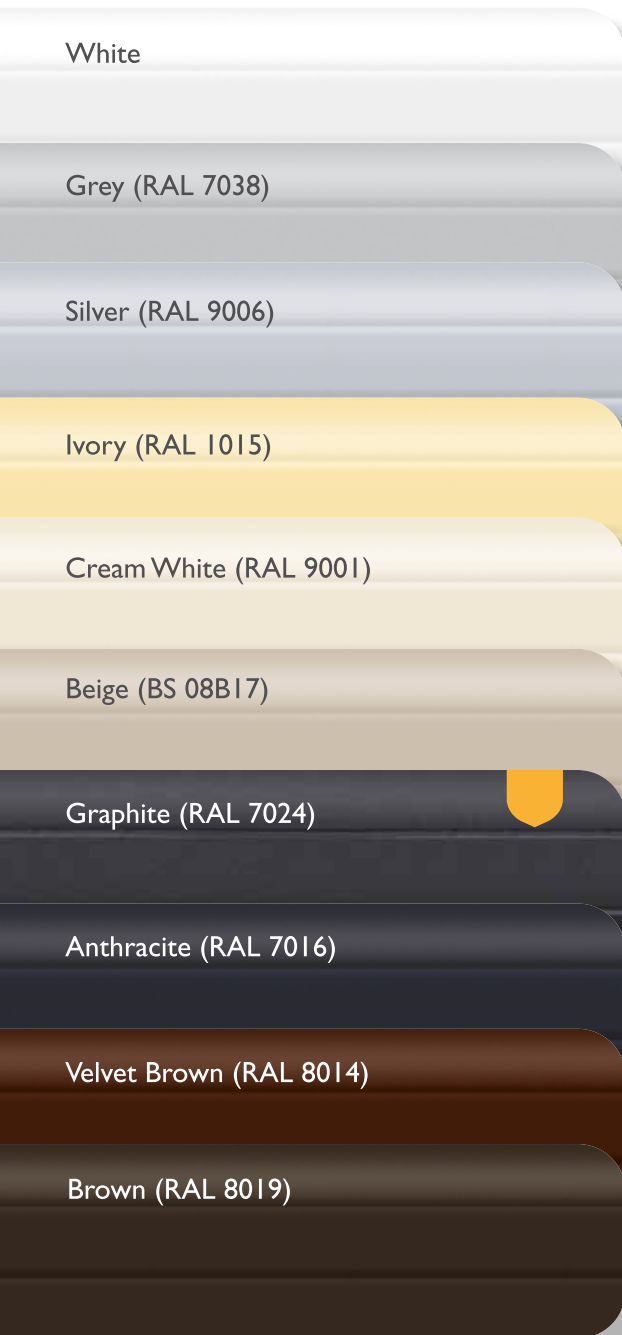

# A World of Colours...

## Standard

Choose from one of the widest standard colour ranges in the marketplace. Secureroll doors are available in the following colours and painted wood effects at no extra cost.

 Colour not available on Compact doors

All colours are shown as a guide only due to variances in the printing process. RAL / BS colour references quoted are the nearest standard colour and may not match perfectly.