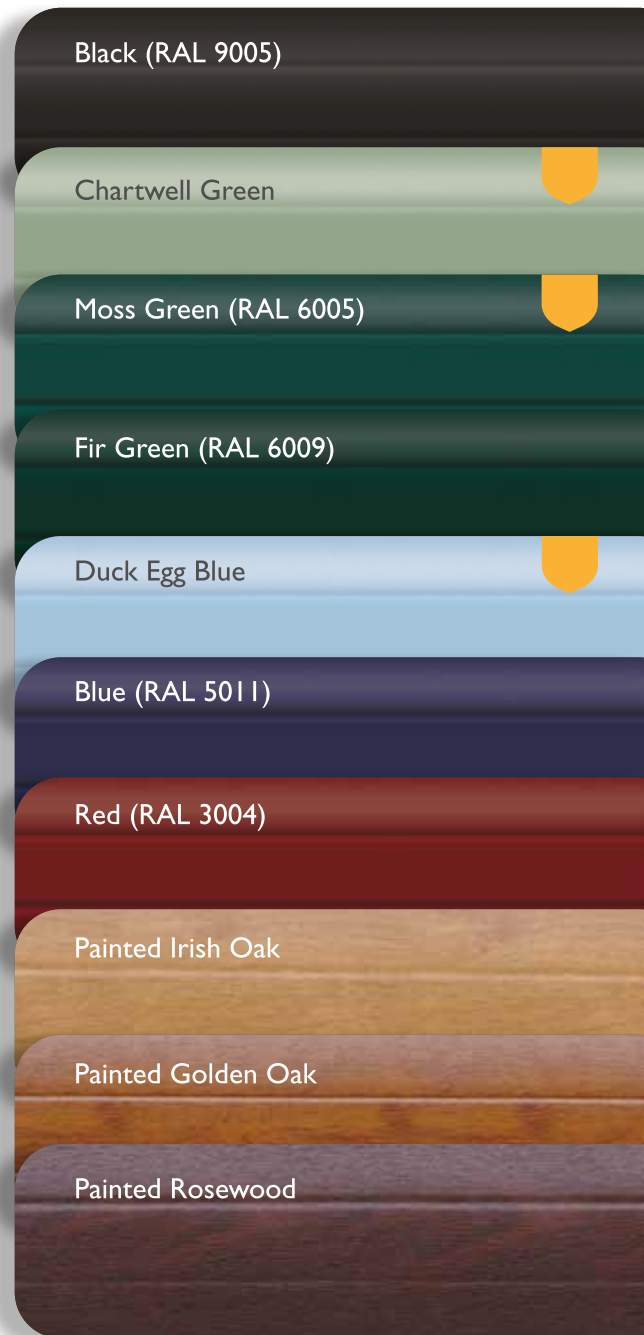

# A World of Colours...

## Standard

Choose from one of the widest standard colour ranges in the marketplace. Secureroll doors are available in the following colours and painted wood effects at no extra cost.

 Colour not available on Compact doors

All colours are shown as a guide only due to variances in the printing process. RAL / BS colour references quoted are the nearest standard colour and may not match perfectly.

## New Colour!