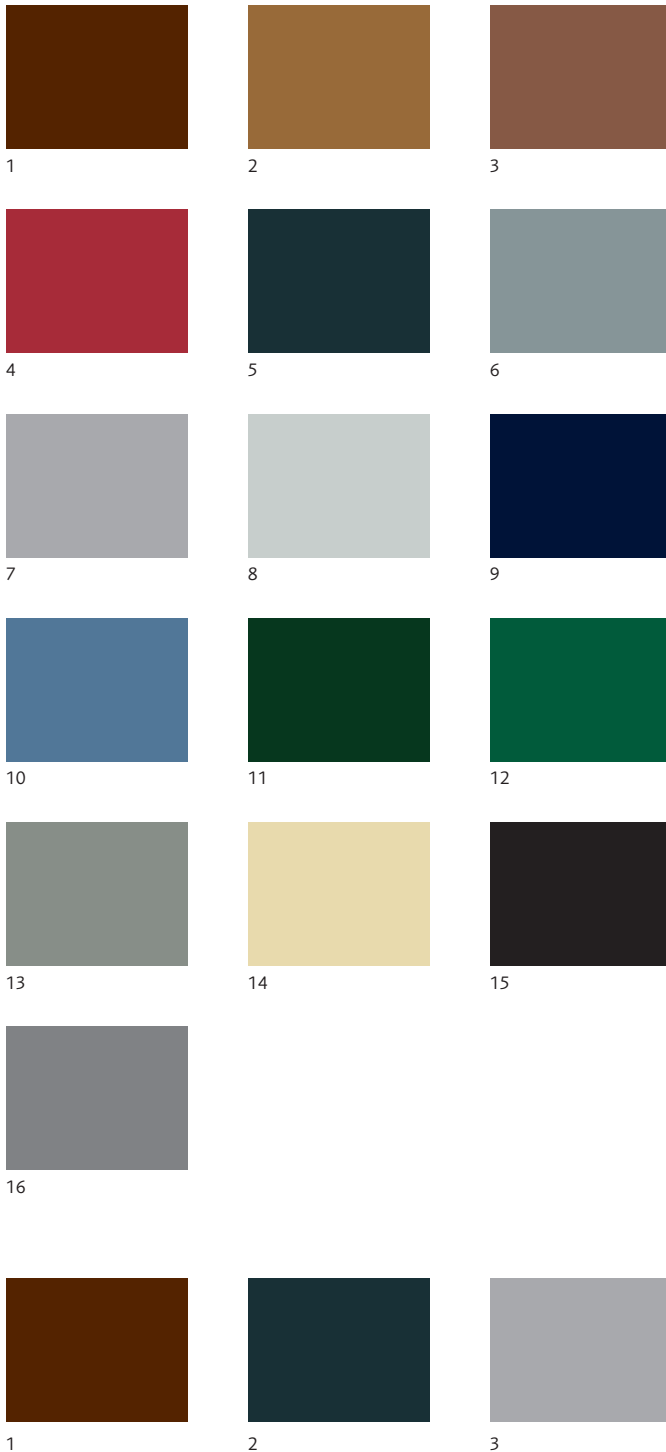

Surfaces and colours – You have the choice

1

2

3

Surface options for Georgian and Linear sectional doors in Traffic White (RAL 9016)

- 1 Woodgrain surface
- 2 Silkgrain surface
- 3 Sandgrain surface

1

2

3

4

5

Timber effect surface options for Georgian, Linear Medium and Linear Large sectional doors

- 1 Golden Oak
- 2 Rosewood
- 3 Dark Oak
- 4 Night Oak
- 5 Winchester Oak

1

Metallic surface option for Linear Medium and Linear Large sectional doors

- 1 Titan Metallic (CH 703)

15 preferred colour options for Woodgrain and Silkgrain surface

- 1 Terra Brown (based on RAL 8028)
- 2 Ochre Brown (based on RAL 8001)
- 3 Clay Brown (based on RAL 8003)
- 4 Ruby Red (based on RAL 3003)
- 5 Anthracite Grey (based on RAL 7016)
- 6 Window Grey (based on RAL 7040)
- 7 White Aluminium (based on RAL 9006)
- 8 Light Grey (based on RAL 7035)
- 9 Steel Blue (based on RAL 5011)
- 10 Pigeon Blue (based on RAL 5014)
- 11 Fir Green (based on RAL 6009)
- 12 Moss Green (based on RAL 6005)
- 13 Stone Grey (based on RAL 7030)
- 14 Light Ivory (based on RAL 1015)
- 15 Jet Black (based on RAL 9005)
- 16 Grey Aluminium (based on RAL 9007)

The colours shown are a favourably priced option, any other colour from the RAL colour chart can be ordered.

3 preferred colour options for Sandgrain surface

- 1 Terra Brown (RAL 8028)
- 2 Anthracite Grey (RAL 7016)
- 3 White Aluminium (RAL 9006)