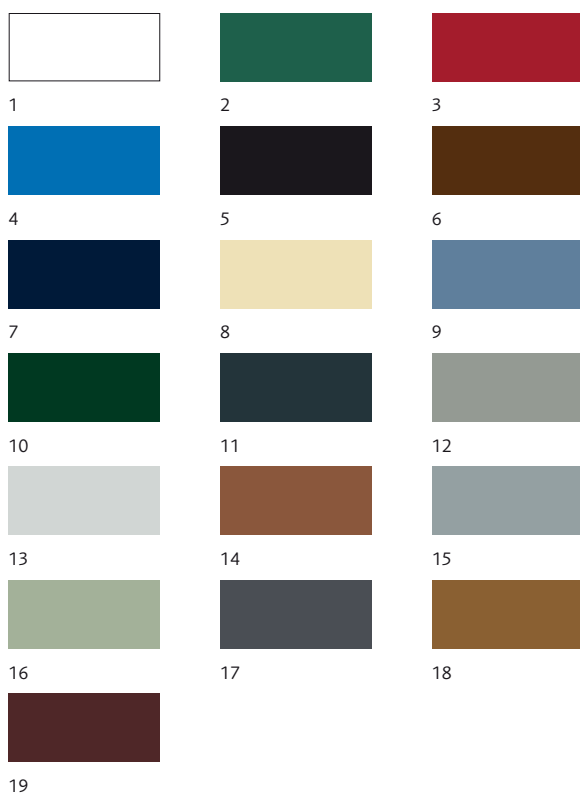

Colour and door finish options

Colour options and surface finishes for steel panel, side-hinged and garage side doors

- 1 Traffic White (based on RAL 9016)
- 2 Moss Green (based on RAL 6005)
- 3 Ruby Red (based on RAL 3003)
- 4 Signal Blue (based on RAL 5005)
- 5 Jet Black (based on RAL 9005)
- 6 Terra Brown (based on RAL 8028)
- 7 Steel Blue (based on RAL 5011)
- 8 Light Ivory (based on RAL 1015)
- 9 Pigeon Blue (based on RAL 5014)
- 10 Fir Green (based on RAL 6009)
- 11 Anthracite Grey (based on RAL 7016)
- 12 Stone Grey (based on RAL 7030)
- 13 Light Grey (based on RAL 7035)
- 14 Clay Brown (based on RAL 8003)
- 15 Window Grey (based on RAL 7040)
- 16 Chartwell Green (based on BS 4800)
- 17 Slate Grey (based on RAL 7015)
- 18 Golden Brown
- 19 Burgundy Brown

Exclusive Colour Option for Design Range steel panel garage doors

- 1 Titan Metallic (CH 703)

1

2

Timber-effect surface finishes for steel panel garage doors

- 1 Foil-coated timber-effect Rosewood
- 2 Foil-coated timber-effect Golden Oak

1

2

3

4

5

6

7

8

17

18

19

Colour finishes for GRP panel doors

- 1 White
- 2 Magnolia
- 3 Bleached Oak
- 4 Red Mahogany
- 5 Dark Mahogany
- 6 Light Oak
- 7 Dark Oak
- 8 Irish Oak
- 9 Honey Beech
- 10 Teak
- 11 Rosewood
- 12 Golden Brown
- 13 Ebony
- 14 Anthracite Grey
- 15 Green
- 16 Blue
- 17 Red
- 18 Gloss White
- 19 Gloss Magnolia